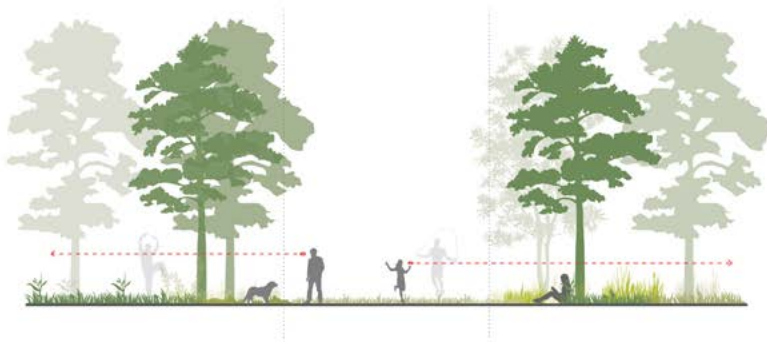

The Lichtwiese campus of TU Darmstadt, a hub for intellectual research and academic excellence. It needs an identity-forming core area that appropriately represents and unites the wide range of departments—from chemistry, mechanical engineering to architecture. This green oasis has the important task of providing a variety of shady and sunny recreational areas for students, plants and animals, becoming a lively and adaptable open space. The new ‚Campus Oasis‘ is intended in particular to reflect the diversity of the faculties and connect the various faculty buildings and institutions on campus. The Lichtwiese campus is therefore designed as a patchwork park that offers a variety of open space and utilisation qualities in combination with dendrological diversity. This ranges from intimate retreats for contemplation and regeneration to active zones and small spaces for gatherings, open-air classrooms, calisthenics areas, beach volleyball courts, a ‚Speakers‘ Corner‘ and retreats for learning and reading. In addition, the patchwork park includes species-rich meadow areas, micro-moist biotopes and biodiverse dry grasslands with an abundance of flowers, shade-giving climatic trees and much more. All elements are designed in harmony with the academic and cultural heritage of the campus, reflecting the diversity of Darmstadt’s university culture, the co-operation and cohesion of the departments and a strong sense of belonging of all students.

Blickrichtung Klassenraum im Freien - Studieren in der Natur

Kontinuierliche Sichtbarkeit

Biodiversität

Natürlicher Wasserrückhalt

Permeabilität