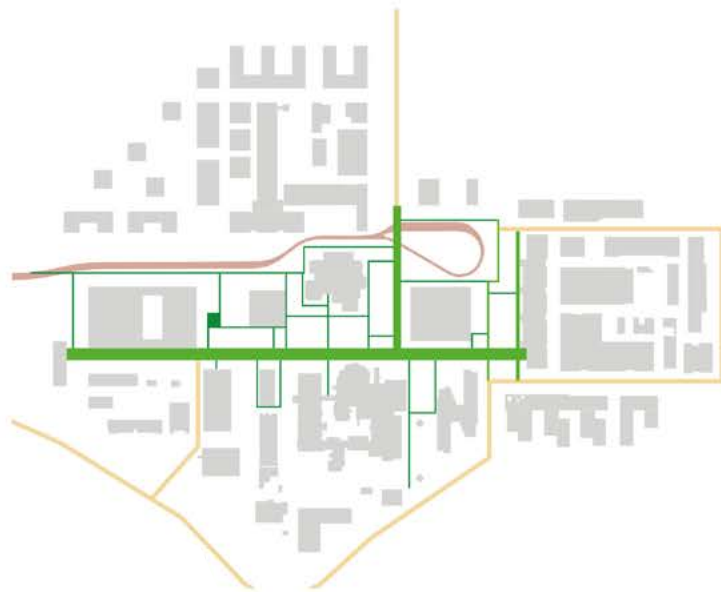

The Lichtwiese campus of TU Darmstadt, a hub for intellectual research and academic excellence. It needs an identity-forming core area that appropriately represents and unites the wide range of departments—from chemistry, mechanical engineering to architecture. This green oasis has the important task of providing a variety of shady and sunny recreational areas for students, plants and animals, becoming a lively and adaptable open space. The new ‚Campus Oasis‘ is intended in particular to reflect the diversity of the faculties and connect the various faculty buildings and institutions on campus. The Lichtwiese campus is therefore designed as a patchwork park that offers a variety of open space and utilisation qualities in combination with dendrological diversity. This ranges from intimate retreats for contemplation and regeneration to active zones and small spaces for gatherings, open-air classrooms, calisthenics areas, beach volleyball courts, a ‚Speakers‘ Corner‘ and retreats for learning and reading. In addition, the patchwork park includes species-rich meadow areas, micro-moist biotopes and biodiverse dry grasslands with an abundance of flowers, shade-giving climatic trees and much more. All elements are designed in harmony with the academic and cultural heritage of the campus, reflecting the diversity of Darmstadt’s university culture, the co-operation and cohesion of the departments and a strong sense of belonging of all students.

Blickrichtung Klassenraum im Freien - Studieren in der Natur

Kontinuierliche Sichtbarkeit

Biodiversität

Natürlicher Wasserrückhalt

Permeabilität